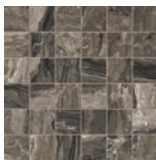

AGEMSTONE SERIES

V3
High degree of
colour variation

AVAILABLE COLOURS

Mink

Silver

Taupe

White

Mink
Mosaic

Silver
Mosaic

Taupe
Mosaic

White
Mosaic

Mink
Herring Bone

Silver
Herring Bone

Taupe
Herring Bone

White
Herring Bone

IN-STOCK

	12"x24" 30cmx60cm Rectified	24"x48" 60cmx120cm Rectified	12"x24" 30cmx60cm Rectified	12"x12" 30cmx30cm 2"x2" pc/sheet	11"x13" 28cmx33cm
	MATTE	POLISHED		MATTE MOSAIC	POLISHED HERRINGBONE
Mink	O2GN317	O2GN1267OP	O2GN370P	O2GNM17	O2GNML70P
Silver	O2GN314	O2GN12640P	O2GN340P	O2GNM14	O2GNML40P
Taupe	O2GN316	O2GN12660P	O2GN360P	O2GNM16	O2GNML60P
White	O2GN311	O2GN12610P	O2GN310P	O2GNM11	O2GNML10P