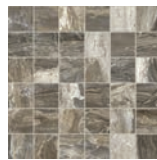

AGEMSTONE SERIES

V3
High degree of
colour variation

AVAILABLE COLOURS

Mink

Silver

Taupe

White

Mink
Mosaic

Silver
Mosaic

Taupe
Mosaic

White
Mosaic

Mink
Herring Bone

Silver
Herring Bone

Taupe
Herring Bone

White
Herring Bone

IN-STOCK

	12"x24" 30cmx60cm Rectified	24"x48" 60cmx120cm Rectified	12"x24" 30cmx60cm Rectified	12"x12" 30cmx30cm 2"x2" pc/sheet	11"x13" 28cmx33cm
	MATTE	POLISHED		MATTE MOSAIC	POLISHED HERRINGBONE
Mink	O2GN317	O2GN1267OP	O2GN370P	O2GNM17	O2GNML70P
Silver	O2GN314	O2GN12640P	O2GN340P	O2GNM14	O2GNML40P
Taupe	O2GN316	O2GN12660P	O2GN360P	O2GNM16	O2GNML60P
White	O2GN311	O2GN12610P	O2GN310P	O2GNM11	O2GNML10P