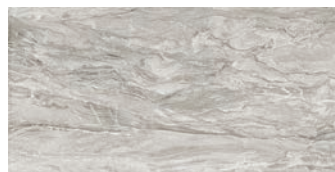

AGEMSTONE SERIES

V3
High degree of
colour variation

AVAILABLE COLOURS

Mink

Silver

Taupe

White

Mink
Mosaic

Silver
Mosaic

Taupe
Mosaic

White
Mosaic

Mink
Herring Bone

Silver
Herring Bone

Taupe
Herring Bone

White
Herring Bone

IN-STOCK