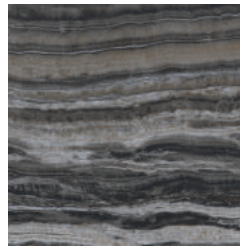

# ONYX SERIES

**V4**  
Very high degree  
of colour variation

## AVAILABLE COLOURS

Cloud

Sand

Shadow

White

## IN-STOCK

	24"x48" 60cmx120cm Rectified	12"x24" 30cmx60cm Rectified	12"x24" 30cmx60cm Rectified
	<b>MATTE</b>		<b>POLISHED</b>
Cloud	754389	753701	752531
Sand	754391	753700	752530
Shadow	754390	753706	752532
White	754392	753699	752922