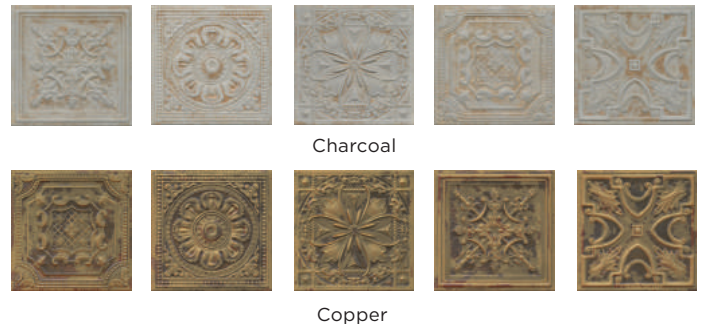

GATSBY SERIES

V2
Moderate degree
of colour variation

AVAILABLE COLOURS

Green

Lead

White

SPECIAL ORDER COLOURS¹

Charcoal

Copper

IN-STOCK

	8"x8" 20cmx20cm
	MATTE
Charcoal	•
Copper	•
Green	APGA-GR8
Lead	APGA-LE8
White	APGA-WH8

• Indicates special order, otherwise product codes are listed.
Each colour has 5 different patterns. Each box contains 22 pieces packaged at random.