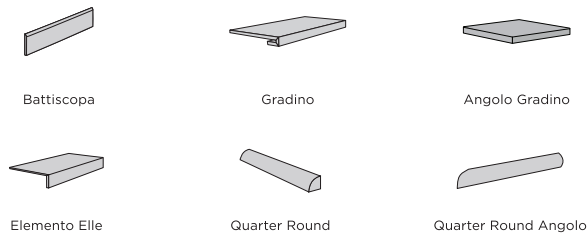

SPECIAL PIECES FOR ORDER²

¹ Special order sizes and finishes available in most colours. Please consult with a sales representative for more information (availability dependent on order quantity).

² For colours and sizes please consult with a sales representative.