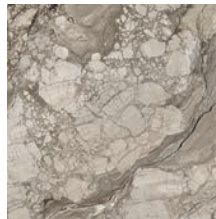

CHARME SERIES

V3
High degree of colour variation

AVAILABLE COLOURS

Black

Grey

Illusion

Invisible Grey

Ivory

Pearl

IN-STOCK

	24"x48" 60cmx120cm Rectified 9.5mm Thickness	24"x24" 60cmx60cm Rectified 8mm Thickness
	3D MATTE	
Black	ANCH-BL2448	ANCH-BL24
Grey	ANCH-GR2448	ANCH-GR24
Illusion	ANCH-IL2448	ANCH-IL24
Invisible Grey	ANCH-IG2448	ANCH-IG24
Ivory	ANCH-IV2448	ANCH-IV24
Pearl	ANCH-PE2448	ANCH-PE24