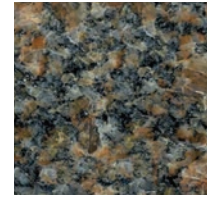

NATURAL STONE SERIES – GRANITE

AVAILABLE COLOURS

Aqua Mist *
GAMF – 12x12 Flamed
GAM – 12x12 Polished

Arizona White *
GAW – 12x12 Polished

Baltic Brown
GBB – 12x12 Polished

Black Galaxy
GBLG – 12x12 Polished
GBLG18 – 18x18 Polished

Black Pearl
GBLP – 12x12 Polished

Blue Pearl
GBP – 12x12 Polished

Caledonia *
GCF – 12x12 Flamed
GC – 12x12 Polished

Cambrian Black *
GCBH – 12x12 Honed
GCB – 12x12 Polished
GCB1224 – 12x24 Polished
GCB18 – 18x18 Polished
GCBS – 12x12 Satin
GCBS1218 – 12x18 Satin

Canadian Gold *
GCGF – 12x12 Flamed
GCG – 12x12 Polished
GCGS – 12x12 Satin
GCGS1218 – 12x18 Satin

Canadian Sage *
GCS – 12x12 Polished

Cascade Coral *
GCCF – 12x12 Flamed
GCC – 12x12 Polished

Dakota Mahogany *
GDMF – 12x12 Flamed
GDM – 12x12 Polished
GDMS – 12x12 Satin
GDMS1218 – Satin

Emerald Pearl
GEP – 12x12 Polished

Giallo Ornamentale
GGO – 12x12 Polished

Giallo Veneziano RG *
GGV – 12x12 Polished
GGVS – 12x12 Satin
GGVS1218 – 12x18 Satin

Laurentian Green *
GLF – 12x12 Flamed
GL – 12x12 Polished