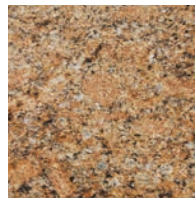

NATURAL STONE SERIES – GRANITE

AVAILABLE COLOURS

Aqua Mist *
GAMF – 12x12 Flamed
GAM – 12x12 Polished

Arizona White *
GAW – 12x12 Polished

Baltic Brown
GBB – 12x12 Polished

Black Galaxy
GBLG – 12x12 Polished
GBLG18 – 18x18 Polished

Black Pearl
GBLP – 12x12 Polished

Blue Pearl
GBP – 12x12 Polished

Caledonia *
GCF – 12x12 Flamed
GC – 12x12 Polished

Cambrian Black *
GCBH – 12x12 Honed
GCB – 12x12 Polished
GCB1224 – 12x24 Polished
GCB18 – 18x18 Polished
GCBS – 12x12 Satin
GCBS1218 – 12x18 Satin

Canadian Gold *
GCGF – 12x12 Flamed
GCG – 12x12 Polished
GCGS – 12x12 Satin
GCGS1218 – 12x18 Satin

Canadian Sage *
GCS – 12x12 Polished

Cascade Coral *
GCCF – 12x12 Flamed
GCC – 12x12 Polished

Dakota Mahogany *
GDMF – 12x12 Flamed
GDM – 12x12 Polished
GDMS – 12x12 Satin
GDMS1218 – Satin

Emerald Pearl
GEP – 12x12 Polished

Giallo Ornamentale
GGO – 12x12 Polished

Giallo Veneziano RG *
GGV – 12x12 Polished
GGVS – 12x12 Satin
GGVS1218 – 12x18 Satin

Laurentian Green *
GLF – 12x12 Flamed
GL – 12x12 Polished