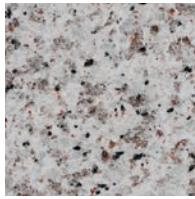

NATURAL STONE SERIES – GRANITE

AVAILABLE COLOURS

Aqua Mist *
GAMF – 12x12 Flamed
GAM – 12x12 Polished

Arizona White *
GAW – 12x12 Polished

Baltic Brown
GBB – 12x12 Polished

Black Galaxy
GBLG – 12x12 Polished
GBLG18 – 18x18 Polished

Black Pearl
GBLP – 12x12 Polished

Blue Pearl
GBP – 12x12 Polished

Caledonia *
GCF – 12x12 Flamed
GC – 12x12 Polished

Cambrian Black *
GCBH – 12x12 Honed
GCB – 12x12 Polished
GCB1224 – 12x24 Polished
GCB18 – 18x18 Polished
GCBS – 12x12 Satin
GCBS1218 – 12x18 Satin

Canadian Gold *
GCGF – 12x12 Flamed
GCG – 12x12 Polished
GCGS – 12x12 Satin
GCGS1218 – 12x18 Satin

Canadian Sage *
GCS – 12x12 Polished

Cascade Coral *
GCCF – 12x12 Flamed
GCC – 12x12 Polished

Dakota Mahogany *
GDMF – 12x12 Flamed
GDM – 12x12 Polished
GDMS – 12x12 Satin
GDMS1218 – Satin

Emerald Pearl
GEP – 12x12 Polished

Giallo Ornamentale
GGO – 12x12 Polished

Giallo Veneziano RG *
GGV – 12x12 Polished
GGVS – 12x12 Satin
GGVS1218 – 12x18 Satin

Laurentian Green *
GLF – 12x12 Flamed
GL – 12x12 Polished