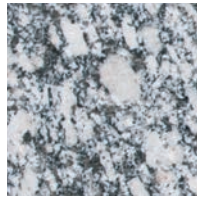

NATURAL STONE SERIES – GRANITE

AVAILABLE COLOURS

Aqua Mist *
GAMF – 12x12 Flamed
GAM – 12x12 Polished

Arizona White *
GAW – 12x12 Polished

Baltic Brown
GBB – 12x12 Polished

Black Galaxy
GBLG – 12x12 Polished
GBLG18 – 18x18 Polished

Black Pearl
GBLP – 12x12 Polished

Blue Pearl
GBP – 12x12 Polished

Caledonia *
GCF – 12x12 Flamed
GC – 12x12 Polished

Cambrian Black *
GCBH – 12x12 Honed
GCB – 12x12 Polished
GCB1224 – 12x24 Polished
GCB18 – 18x18 Polished
GCBS – 12x12 Satin
GCBS1218 – 12x18 Satin

Canadian Gold *
GCGF – 12x12 Flamed
GCG – 12x12 Polished
GCGS – 12x12 Satin
GCGS1218 – 12x18 Satin

Canadian Sage *
GCS – 12x12 Polished

Cascade Coral *
GCCF – 12x12 Flamed
GCC – 12x12 Polished

Dakota Mahogany *
GDMF – 12x12 Flamed
GDM – 12x12 Polished
GDMS – 12x12 Satin
GDMS1218 – Satin