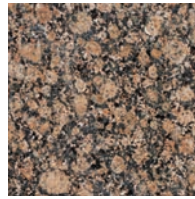

NATURAL STONE SERIES – GRANITE

AVAILABLE COLOURS

Aqua Mist *
GAMF – 12x12 Flamed
GAM – 12x12 Polished

Arizona White *
GAW – 12x12 Polished

Baltic Brown
GBB – 12x12 Polished

Black Galaxy
GBLG – 12x12 Polished
GBLG18 – 18x18 Polished

Black Pearl
GBLP – 12x12 Polished

Blue Pearl
GBP – 12x12 Polished

Caledonia *
GCF – 12x12 Flamed
GC – 12x12 Polished

Cambrian Black *
GCBH – 12x12 Honed
GCB – 12x12 Polished
GCB1224 – 12x24 Polished
GCB18 – 18x18 Polished
GCBS – 12x12 Satin
GCBS1218 – 12x18 Satin

Canadian Gold *
GCGF – 12x12 Flamed
GCG – 12x12 Polished
GCGS – 12x12 Satin
GCGS1218 – 12x18 Satin

Canadian Sage *
GCS – 12x12 Polished

Cascade Coral *
GCCF – 12x12 Flamed
GCC – 12x12 Polished

Dakota Mahogany *
GDMF – 12x12 Flamed
GDM – 12x12 Polished
GDMS – 12x12 Satin
GDMS1218 – Satin

Emerald Pearl
GEP – 12x12 Polished

Giallo Ornamentale
GGO – 12x12 Polished

Giallo Veneziano RG *
GGV – 12x12 Polished
GGVS – 12x12 Satin
GGVS1218 – 12x18 Satin

Laurentian Green *
GLF – 12x12 Flamed
GL – 12x12 Polished