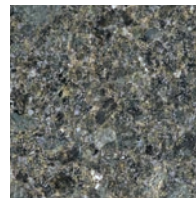

NATURAL STONE SERIES – GRANITE

AVAILABLE COLOURS

Aqua Mist *
GAMF – 12x12 Flamed
GAM – 12x12 Polished

Arizona White *
GAW – 12x12 Polished

Baltic Brown
GBB – 12x12 Polished

Black Galaxy
GBLG – 12x12 Polished
GBLG18 – 18x18 Polished

Black Pearl
GBLP – 12x12 Polished

Blue Pearl
GBP – 12x12 Polished

Caledonia *
GCF – 12x12 Flamed
GC – 12x12 Polished

Cambrian Black *
GCBH – 12x12 Honed
GCB – 12x12 Polished
GCB1224 – 12x24 Polished
GCB18 – 18x18 Polished
GCBS – 12x12 Satin
GCBS1218 – 12x18 Satin

Canadian Gold *
GCGF – 12x12 Flamed
GCG – 12x12 Polished
GCGS – 12x12 Satin
GCGS1218 – 12x18 Satin

Canadian Sage *
GCS – 12x12 Polished

Cascade Coral *
GCCF – 12x12 Flamed
GCC – 12x12 Polished

Dakota Mahogany *
GDMF – 12x12 Flamed
GDM – 12x12 Polished
GDMS – 12x12 Satin
GDMS1218 – Satin

Emerald Pearl
GEP – 12x12 Polished

Giallo Ornamentale
GGO – 12x12 Polished

Giallo Veneziano RG *
GGV – 12x12 Polished
GGVS – 12x12 Satin
GGVS1218 – 12x18 Satin

Laurentian Green *
GLF – 12x12 Flamed
GL – 12x12 Polished