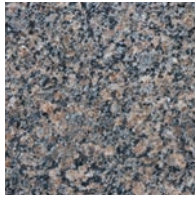

NATURAL STONE SERIES – GRANITE

AVAILABLE COLOURS

Aqua Mist *
GAMF – 12x12 Flamed
GAM – 12x12 Polished

Arizona White *
GAW – 12x12 Polished

Baltic Brown
GBB – 12x12 Polished

Black Galaxy
GBLG – 12x12 Polished
GBLG18 – 18x18 Polished

Black Pearl
GBLP – 12x12 Polished

Blue Pearl
GBP – 12x12 Polished

Caledonia *
GCF – 12x12 Flamed
GC – 12x12 Polished

Cambrian Black *
GCBH – 12x12 Honed
GCB – 12x12 Polished
GCB1224 – 12x24 Polished
GCB18 – 18x18 Polished
GCBS – 12x12 Satin
GCBS1218 – 12x18 Satin

Canadian Gold *
GCGF – 12x12 Flamed
GCG – 12x12 Polished
GCGS – 12x12 Satin
GCGS1218 – 12x18 Satin

Canadian Sage *
GCS – 12x12 Polished

Cascade Coral *
GCCF – 12x12 Flamed
GCC – 12x12 Polished

Dakota Mahogany *
GDMF – 12x12 Flamed
GDM – 12x12 Polished
GDMS – 12x12 Satin
GDMS1218 – Satin