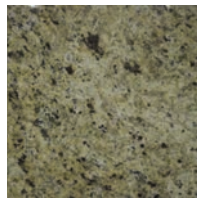

NATURAL STONE SERIES – GRANITE

AVAILABLE COLOURS

Aqua Mist *
GAMF – 12x12 Flamed
GAM – 12x12 Polished

Arizona White *
GAW – 12x12 Polished

Baltic Brown
GBB – 12x12 Polished

Black Galaxy
GBLG – 12x12 Polished
GBLG18 – 18x18 Polished

Black Pearl
GBLP – 12x12 Polished

Blue Pearl
GBP – 12x12 Polished

Caledonia *
GCF – 12x12 Flamed
GC – 12x12 Polished

Cambrian Black *
GCBH – 12x12 Honed
GCB – 12x12 Polished
GCB1224 – 12x24 Polished
GCB18 – 18x18 Polished
GCBS – 12x12 Satin
GCBS1218 – 12x18 Satin

Canadian Gold *
GCGF – 12x12 Flamed
GCG – 12x12 Polished
GCGS – 12x12 Satin
GCGS1218 – 12x18 Satin

Canadian Sage *
GCS – 12x12 Polished

Cascade Coral *
GCCF – 12x12 Flamed
GCC – 12x12 Polished

Dakota Mahogany *
GDMF – 12x12 Flamed
GDM – 12x12 Polished
GDMS – 12x12 Satin
GDMS1218 – Satin

Emerald Pearl
GEP – 12x12 Polished

Giallo Ornamentale
GGO – 12x12 Polished

Giallo Veneziano RG *
GGV – 12x12 Polished
GGVS – 12x12 Satin
GGVS1218 – 12x18 Satin

Laurentian Green *
GLF – 12x12 Flamed
GL – 12x12 Polished