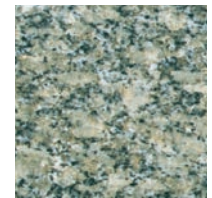

Canadian Gold *
GCGF – 12x12 Flamed
GCG – 12x12 Polished
GCGS – 12x12 Satin
GCGS1218 – 12x18 Satin

Canadian Sage *
GCS – 12x12 Polished

Cascade Coral *
GCCF – 12x12 Flamed
GCC – 12x12 Polished

Dakota Mahogany *
GDMF – 12x12 Flamed
GDM – 12x12 Polished
GDMS – 12x12 Satin
GDMS1218 – Satin

Emerald Pearl
GEP – 12x12 Polished

Giallo Ornamentale
GGO – 12x12 Polished

Giallo Veneziano RG *
GGV – 12x12 Polished
GGVS – 12x12 Satin
GGVS1218 – 12x18 Satin

Laurentian Green *
GLF – 12x12 Flamed
GL – 12x12 Polished

Moon White *
GMW – 12x12 Polished
GMWS – 12x12 Satin
GMWS1218 – 12x18 Satin

Moss Green *
GMGF – 12x12 Flamed
GMG – 12x12 Polished
GMGS – 12x12 Satin
GMGS1218 – 12x18 Satin

Nero Assoluto
GNAIF – 12x12 Flamed
GNAIF1224 – 12x24 Flamed
GNAIH – 12x12 Honed
GNAIH1224 – 12x24 Honed
GNAI – 12x12 Polished
GNAI1224 – 12x24 Polished