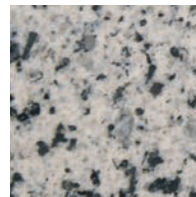

Nero Impala *
GNIF – 12x12 Flamed
GNI – 12x12 Polished
GNIS – 12x12 Satin
GNIS1218 – 12x18 Satin

Northern Bimini *
GNB – 12x12 Polished

Sapphire Blue
GSB – 12x12 Polished

Skagit Beige *
GRRF – 12x12 Flamed
GRR – 12x12 Polished

Tan Brown
GTB – 12x12 Polished

Tropic Brown
GTBR – 12x12 Polished

Virginia Mist *
GVM – 12x12 Polished
GVMS – 12x12 Satin

Western White *
GWEW – 12x12 Polished

Whistler White *
GWWF – 12x12 Flamed
GWW – 12x12 Polished

* All Margranite colours are also available on a special order basis in sizes from 12"x12" to 18"x36" and in honed, flamed, polished and satin finishes. A minimum of over 500 sf. is required. Please check with your sales representative for pricing and availability.