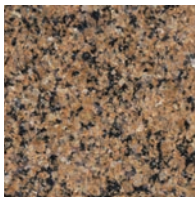

NATURAL STONE SERIES – GRANITE

AVAILABLE COLOURS

Aqua Mist *
GAMF – 12x12 Flamed
GAM – 12x12 Polished

Arizona White *
GAW – 12x12 Polished

Baltic Brown
GBB – 12x12 Polished

Black Galaxy
GBLG – 12x12 Polished
GBLG18 – 18x18 Polished

Moon White *
GMW – 12x12 Polished
GMWS – 12x12 Satin
GMWS1218 – 12x18 Satin

Moss Green *
GMGF – 12x12 Flamed
GMG – 12x12 Polished
GMGS – 12x12 Satin
GMGS1218 – 12x18 Satin

Nero Assoluto
GNAIF – 12x12 Flamed
GNAIF1224 – 12x24 Flamed
GNAIH – 12x12 Honed
GNAIH1224 – 12x24 Honed
GNAI – 12x12 Polished
GNAI1224 – 12x24 Polished

Nero Impala *
GNIF – 12x12 Flamed
GNI – 12x12 Polished
GNIS – 12x12 Satin
GNIS1218 – 12x18 Satin

Northern Bimini *
GNB – 12x12 Polished

Sapphire Blue
GSB – 12x12 Polished

Skagit Beige *
GRRF – 12x12 Flamed
GRR – 12x12 Polished

Tan Brown
GTB – 12x12 Polished

Tropic Brown
GTBR – 12x12 Polished

Virginia Mist *
GVM – 12x12 Polished
GVMS – 12x12 Satin

Western White *
GWEW – 12x12 Polished

Whistler White *
GWWF – 12x12 Flamed
GWW – 12x12 Polished