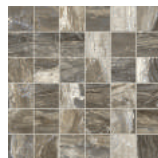

# AGEMSTONE SERIES

**V3**  
High degree of  
colour variation

## AVAILABLE COLOURS

Mink

Silver

Taupe

White

Mink  
Mosaic

Silver  
Mosaic

Taupe  
Mosaic

White  
Mosaic

Mink  
Herring Bone

Silver  
Herring Bone

Taupe  
Herring Bone

White  
Herring Bone