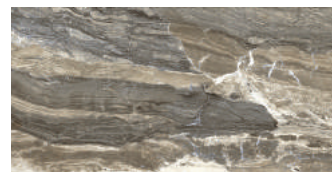

# AGEMSTONE SERIES

**V3**  
High degree of  
colour variation

## AVAILABLE COLOURS

Mink

Silver

Taupe

White

Mink  
Mosaic

Silver  
Mosaic

Taupe  
Mosaic