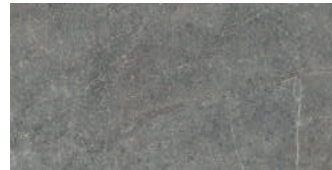

EUREKA SERIES

V3
High degree of colour variation

AVAILABLE COLOURS

Bianco

Grigio

Moka

Sabbia

Bianco Decor

Grigio Decor

Moka Decor

Sabbia Decor

IN-STOCK

	24"x48" 60cmx120cm Rectified	12"x24" 30cmx60cm Rectified	12"x12" 30cmx30cm Rectified
	MATTE		DECOR
Bianco	EMEU-B2448	EMEU-B1224	EMEU-BDEC
Grigio	EMEU-G2448	EMEU-G1224	EMEU-GDEC
Moka	EMEU-M2448	EMEU-M1224	EMEU-MDEC
Sabbia	EMEU-S2448	EMEU-S1224	EMEU-SDEC