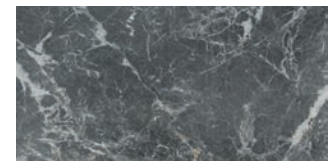

MARMI SELECT SERIES

V3
High degree of
colour variation

AVAILABLE COLOURS

Calacatta

Carrara

Macchiavecchia

St. Laurent

Calacatta Bricks

Carrara Bricks

Macchiavecchia Bricks

St. Laurent Bricks

IN-STOCK

	12"x24" 30cmx60cm Rectified	24"x48" 60cmx120cm Rectified	12"x24" 30cmx60cm Rectified	12"x48" 30cmx120cm Bricks Rectified
	MATTE	POLISHED		
Calacatta	ISMS-CAL1224	ISMS-CAL2448P	ISMS-CAL1224P	ISMS-CAL1248PBR
Carrara	ISMS-CAR1224	ISMS-CAR2448P	ISMS-CAR1224P	ISMS-CAR1248PBR
Macchiavecchia	ISMS-MAV1224	ISMS-MAV2448P	ISMS-MAV1224P	ISMS-MAV1248PBR
St. Laurent	ISMS-STL1224	ISMS-STL2448P	ISMS-STL1224P	ISMS-STL1248PBR